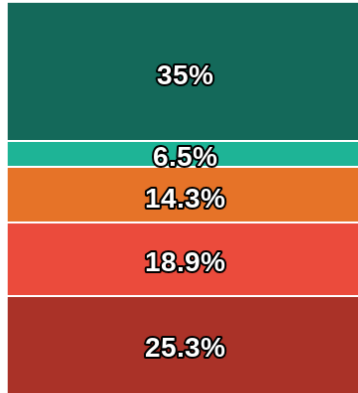

## Star Reading Proficiency Rate (District Benchmark)

Winter 2023-2024

- Above Benchmark
- At Benchmark
- On Watch
- Intervention
- Urgent Intervention