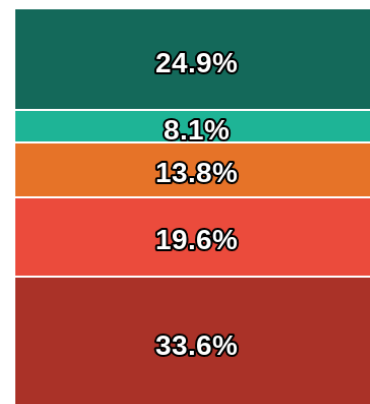

Star Math Proficiency Rate (District Benchmark)

Winter 2023-2024

- Above Benchmark
- At Benchmark
- On Watch
- Intervention
- Urgent Intervention