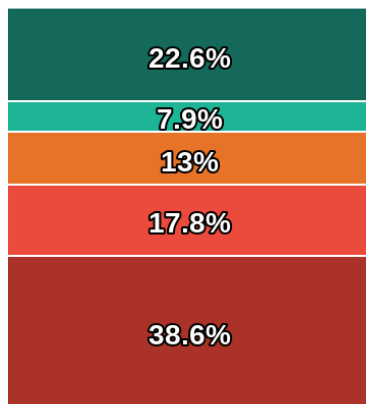

Reynolds School District 2023-2024

Star Reading Proficiency Rate (District Benchmark)

Winter 2023-2024

- Above Benchmark
- At Benchmark
- On Watch
- Intervention
- Urgent Intervention