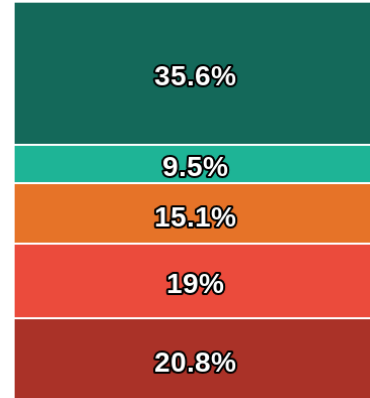

Star Math Proficiency Rate (District Benchmark)

Winter 2023-2024

- Above Benchmark
- At Benchmark
- On Watch
- Intervention
- Urgent Intervention