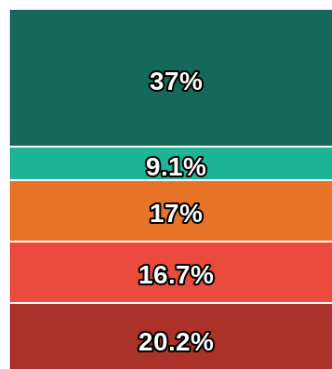

Star Math Proficiency Rate (District Benchmark)

Spring 2023-2024

- Above Benchmark
- At Benchmark
- On Watch
- Intervention
- Urgent Intervention