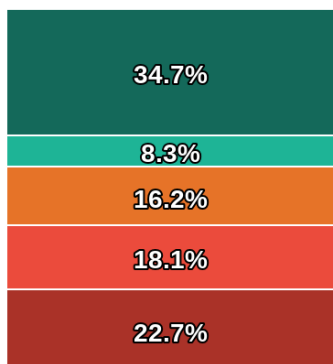

Rockwood Preparatory Academy 2023-2024

Star Reading Proficiency Rate (District Benchmark)

Spring 2023-2024

- Above Benchmark
- At Benchmark
- On Watch
- Intervention
- Urgent Intervention

Star Math Proficiency Rate (District Benchmark)