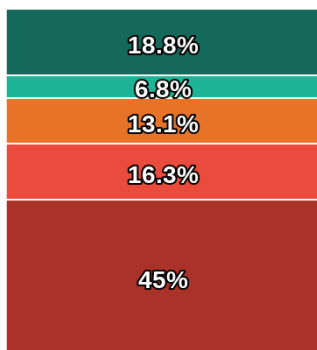

Spring 2023-2024

- Above Benchmark
- At Benchmark
- On Watch
- Intervention
- Urgent Intervention

Reynolds School District 2023-2024

Star Reading Proficiency Rate (District Benchmark)

Spring 2023-2024

- Above Benchmark
- At Benchmark
- On Watch
- Intervention
- Urgent Intervention