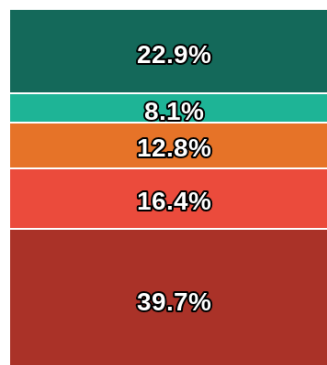

Star Math Proficiency Rate (District Benchmark)

Spring 2023-2024

- Above Benchmark
- At Benchmark
- On Watch
- Intervention
- Urgent Intervention