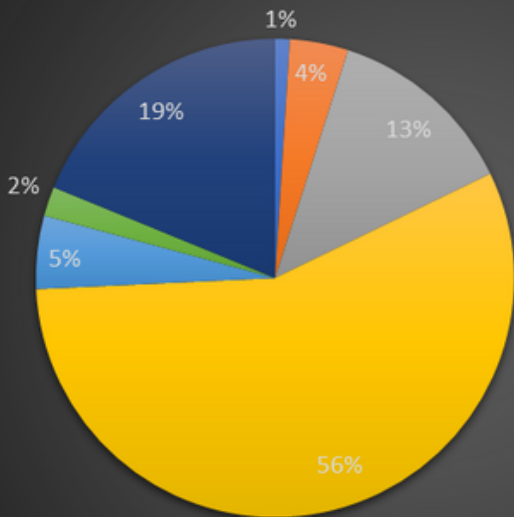

RPA Student Demographics

(2023-24)

American Indian/Alaska Native 1%

Asian 4%

Black African 13%

Hispanic/Latino 57%

Multi Racial 5%

Native Hawian/Pacifoc Islander 2%

White 19%